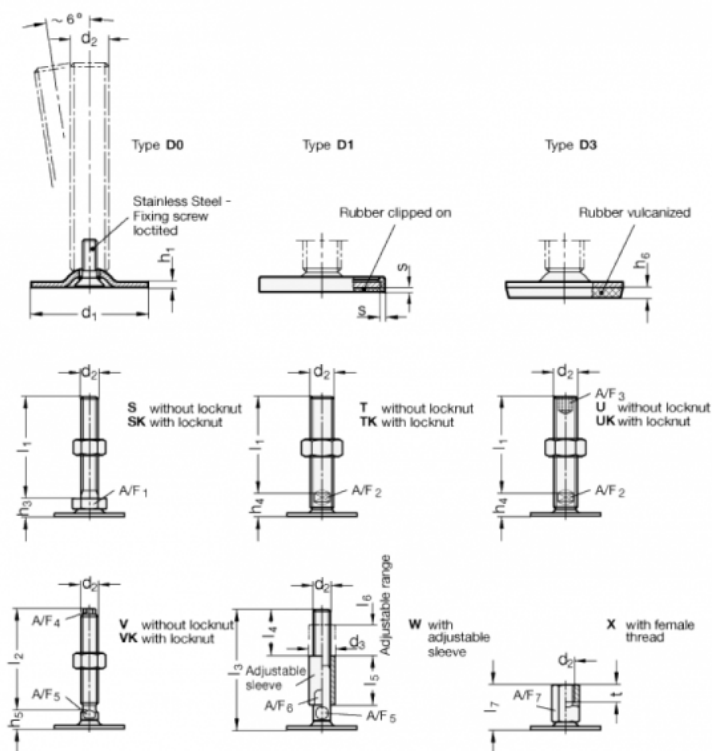

Article number: 204180M24125D0TK  
 Description: E+G levelling foot  
 GN 41-80-M24-125-D0-TK  
 Note: TK With nut, Wrench flat at the bottom

## Measures

- A/F2 = 19
- d1 = 80
- d2 = M24
- h1 = 3
- h4 = 21
- h6 =
- l1 = 125
- s =